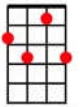

You Belong To Me by Pee Wee King, Chilton Price, and Redd Stewart – 1952

Intro: Gm7(2) Bbm6(2) F(2) Dm(2) G7(2) C7(2) F(4)

Verse 1

F **Am**
See the pyramids along the Nile,

Gm7 **F** **D7**
Watch the sun rise on a tropic isle.

Gm7 **Bbm6** **F** **Dm**
Just re-member darling, all the while...

G7 **Gm7** **C7**
You be-long to me.

Verse 2

F **Am**
See the marketplace in old Algiers,

Gm7 **F** **D7**
Send me photographs and souve-nirs,

Gm7 **Bbm6** **F** **Dm**
Just re-member when a dream appears...

G7 **C7** **F**
You be-long to me.

Bridge

F7 **Bb**
I'll be so alone with-out you,

G7 **Dm** **G7** **C7** **Caug**
Maybe you'll be lone-some too...and blue.

Verse 3

F **Am**
Fly the ocean in a silver plane,

Gm7 **F** **D7**
See the jungle when it's wet with rain,

Gm7 **Bbm6** **F** **Dm**
Just re-member till you're home again...

G7 **C7** **F**
You be-long to me.

Gm7

Bbm6

F

Dm

G7

C7

Am

D7

F7

Bb

Caug