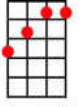

You Belong To Me by Pee Wee King, Chilton Price, and Redd Stewart – 1952

Intro: Gm7(2) Bbm6(2) F(2) Dm(2) G7(2) C7(2) F(4)

Verse 1

F **Am**
See the pyramids along the Nile,

Gm7 **F** **D7**
Watch the sun rise on a tropic isle.

Gm7 **Bbm6** **F** **Dm**
Just re-member darling, all the while...

G7 **Gm7** **C7**
You be-long to me.

Verse 2

F **Am**
See the marketplace in old Algiers,

Gm7 **F** **D7**
Send me photographs and souve-nirs,

Gm7 **Bbm6** **F** **Dm**
Just re-member when a dream appears...

G7 **C7** **F**
You be-long to me.

Bridge

F7 **Bb**
I'll be so alone with-out you,

G7 **Dm** **G7** **C7** **Caug**
Maybe you'll be lone-some too...and blue.

Verse 3

F **Am**
Fly the ocean in a silver plane,

Gm7 **F** **D7**
See the jungle when it's wet with rain,

Gm7 **Bbm6** **F** **Dm**
Just re-member till you're home again...

G7 **C7** **F**
You be-long to me.

Gm7

Bbm6

F

Dm

G7

C7

Am

D7

F7

Bb

Caug