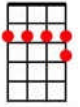

Gm7 **Bbm6** **F** **Dm**
Just re-member when a dream appears...

G7 **C7** **F**
You be-long to me.

Bridge

F7 **Bb**
I'll be so alone with-out you,

G7 **Dm** **G7** **C7** **Caug**
Maybe you'll be lone-some too...and blue.

Verse 3

F **Am**
Fly the ocean in a silver plane,

Gm7 **F** **D7**
See the jungle when it's wet with rain,

Gm7 **Bbm6** **F** **Dm**
Just re-member till you're home again...

G7 **C7** **F**
You be-long to me.

Gm7

Bbm6

F

Dm

G7

C7

Am

D7

F **Bb**
 I'll be so alone with-out you,
G7 **Dm** **G7** **C7** **Caug**
 Maybe you'll be lone-some too...and blue.

Verse 4

F **Am**
 Fly the ocean in a silver plane,
Gm7 **F** **D7**
 See the jungle when it's wet with rain,
Gm7 **Bbm6** **F** **Dm**
 Just re-member till you're home again...
G7 **C7** **F**
 You be-long to me.