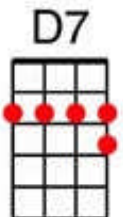

When My Sugar Walks Down The Street - 1924

C **D7**
WHEN MY SUGAR WALKS DOWN THE STREET,

G7 **C**
ALL THE LITTLE BIRDIES GO "TWEET TWEET TWEET!"

Am **G7**
AND IN THE EV'NING WHEN THE SUN GOES DOWN,

C
IT'S NEVER DARK WHEN SHE'S AROUND.

D7 **G7**
SHE'S SO AFFECTIONATE AND I'LL SAY THIS,

C
THAT WHEN SHE KISSES ME I SURE STAY KISSED!

A7 **Dm**
WHEN MY SUGAR WALKS DOWN THE STREET

G7 **C** **G7** **C**
THE LITTLE BIRDIES GO "TWEET TWEET TWEET!"