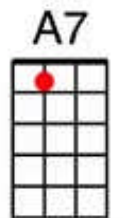

When My Sugar Walks Down The Street - 1924

C **D7**
WHEN MY SUGAR WALKS DOWN THE STREET,

G7 **C**
ALL THE LITTLE BIRDIES GO "TWEET TWEET TWEET!"

Am **G7**
AND IN THE EV'NING WHEN THE SUN GOES DOWN,

C
IT'S NEVER DARK WHEN SHE'S AROUND.

D7 **G7**
SHE'S SO AFFECTIONATE AND I'LL SAY THIS,

C
THAT WHEN SHE KISSES ME I SURE STAY KISSED!

A7 **Dm**
WHEN MY SUGAR WALKS DOWN THE STREET

G7 **C** **G7** **C**
THE LITTLE BIRDIES GO "TWEET TWEET TWEET!"