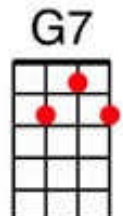

When My Sugar Walks Down The Street - 1924

C **D7**
WHEN MY SUGAR WALKS DOWN THE STREET,

G7 **C**
ALL THE LITTLE BIRDIES GO "TWEET TWEET TWEET!"

Am **G7**
AND IN THE EV'NING WHEN THE SUN GOES DOWN,

C
IT'S NEVER DARK WHEN SHE'S AROUND.

D7 **G7**
SHE'S SO AFFECTIONATE AND I'LL SAY THIS,

C
THAT WHEN SHE KISSES ME I SURE STAY KISSED!

A7 **Dm**
WHEN MY SUGAR WALKS DOWN THE STREET

G7 **C** **G7** **C**
THE LITTLE BIRDIES GO "TWEET TWEET TWEET!"