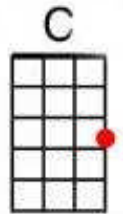

When My Sugar Walks Down The Street - 1924

C **D7**
WHEN MY SUGAR WALKS DOWN THE STREET,

G7 **C**
ALL THE LITTLE BIRDIES GO "TWEET TWEET TWEET!"

Am **G7**
AND IN THE EV'NING WHEN THE SUN GOES DOWN,

C
IT'S NEVER DARK WHEN SHE'S AROUND.

D7 **G7**
SHE'S SO AFFECTIONATE AND I'LL SAY THIS,

C
THAT WHEN SHE KISSES ME I SURE STAY KISSED!

A7 **Dm**
WHEN MY SUGAR WALKS DOWN THE STREET

G7 **C** **G7** **C**
THE LITTLE BIRDIES GO "TWEET TWEET TWEET!"