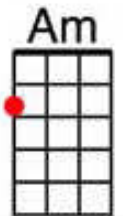

When My Sugar Walks Down The Street - 1924

C **D7**
WHEN MY SUGAR WALKS DOWN THE STREET,

G7 **C**
ALL THE LITTLE BIRDIES GO "TWEET TWEET TWEET!"

Am **G7**
AND IN THE EV'NING WHEN THE SUN GOES DOWN,

C
IT'S NEVER DARK WHEN SHE'S AROUND.

D7 **G7**
SHE'S SO AFFECTIONATE AND I'LL SAY THIS,

C
THAT WHEN SHE KISSES ME I SURE STAY KISSED!

A7 **Dm**
WHEN MY SUGAR WALKS DOWN THE STREET

G7 **C** **G7** **C**
THE LITTLE BIRDIES GO "TWEET TWEET TWEET!"