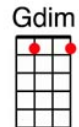

# Ramblin' Rose (Nat King Cole – 1962)

Intro: **G**(2) **G6**(2) **G**(1)

**D7** **G**  
Ramblin' Rose, Ramblin' Rose,  
**A7** **D7**  
Why you ramble no one knows.

**C** **G**  
Wild and wind-blown, that's how you've grown,  
**Am** **D7** **G**  
Who can cling to a ramblin' rose?

**D7** **G**  
Ramble on, ramble on,  
**A7** **D7**  
When your ramblin' days are gone,  
**C** **G**  
Who will love you with a love true,  
**Am** **D7** **G**  
When your ramblin' days are done?

**D7** **G**  
Ramblin' Rose, Ramblin' Rose,  
**A7** **D7**  
Why I want you...heaven knows.

**C** **G**  
Though I love you with a love true,  
**Am** **D7** **G**(5)  
Who can cling to...a ramblin' rose?

[Repeat this verse and END]

Ending:

**G**(2) **Gdim**(2) **G**(1)  
rose?