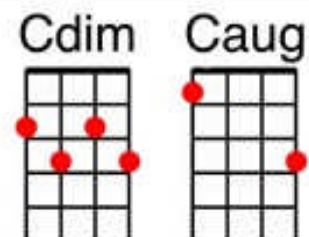

# LET ME CALL YOU SWEETHEART

**F**            **Dm**            **F**  
LET ME CALL YOU SWEETHEART,

**F7**            **Bb**            **D7**            **G7**  
I'M IN LOVE WITH YOU,

**C7**                            **Fdim**            **C7**  
LET ME HEAR YOU WHISPER

**F**            **Cdim**            **C7**            **Caug**  
THAT YOU LOVE ME,            TOO.

**F**                            **Dm**                            **F**  
KEEP THE LOVELIGHT GLOWING

**F7**                            **Bb**                            **D7**                            **G7**  
IN YOUR EYES SO BLUE,

**Bb**                            **E7**                            **F**  
LET ME CALL YOU SWEETHEART,

**D7**                            **G7**                            **C7**                            **F**  
I'M IN LOVE WITH YOU.