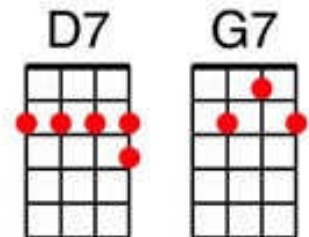

# LET ME CALL YOU SWEETHEART

**F**            **Dm**            **F**  
LET ME CALL YOU SWEETHEART,

**F7**            **Bb**            **D7**            **G7**  
I'M IN LOVE WITH YOU,

**C7**                            **Fdim**            **C7**  
LET ME HEAR YOU WHISPER

**F**            **Cdim**            **C7**            **Caug**  
THAT YOU LOVE ME,            TOO.

**F**                            **Dm**                            **F**  
KEEP THE LOVELIGHT GLOWING

**F7**                            **Bb**                            **D7**                            **G7**  
IN YOUR EYES SO BLUE,

**Bb**                            **E7**                            **F**  
LET ME CALL YOU SWEETHEART,

**D7**                            **G7**                            **C7**                            **F**  
I'M IN LOVE WITH YOU.