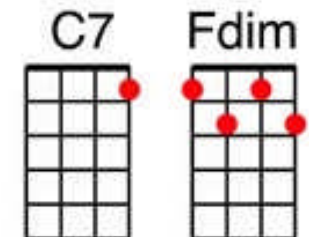

# LET ME CALL YOU SWEETHEART

**F**            **Dm**            **F**  
LET ME CALL YOU SWEETHEART,

**F7**            **Bb**            **D7**            **G7**  
I'M IN LOVE WITH YOU,

**C7**                            **Fdim**            **C7**  
LET ME HEAR YOU WHISPER

**F**            **Cdim**            **C7**            **Caug**  
THAT YOU LOVE ME,            TOO.

**F**                            **Dm**                            **F**  
KEEP THE LOVELIGHT GLOWING

**F7**                            **Bb**                            **D7**                            **G7**  
IN YOUR EYES SO BLUE,

**Bb**                            **E7**                            **F**  
LET ME CALL YOU SWEETHEART,

**D7**                            **G7**                            **C7**                            **F**  
I'M IN LOVE WITH YOU.