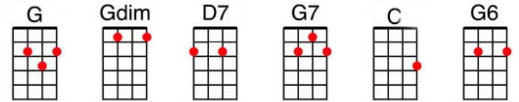

Just A Closer Walk With Thee

Words and Music by William J. Floyd

Verse 1

G **Gdim D7**
I am weak but Thou art strong;
G(2) G6(2) G(4)
Jesus, keep me from all wrong;
G7 C(4) Gdim(4) G
I'll be satisfied as long as I walk,
D7 G(2) G6(2) G(4)
Let me walk close to Thee.

CHORUS:

G **Gdim D7**
Just a closer walk with Thee,
G(2) G6(2) G(4)
Grant it, Jesus, is my plea;
G7 C(4) Gdim(2)
Daily walking close to Thee,
Gdim(2) G D7 G(4) G(4)
Let it be, dear Lord, let it be.
(Ending: **G(5) Gdim(1) G(1)**)

Verse 2

G **Gdim D7**
In this world of toil and snares,
G(2) G6(2) G(4)
If I falter, Lord, who cares?
G7 C(4) Gdim(2)
Who with me my burden shares?
Gdim(2) G D7 G(4) D7(4)
None but thee, dear Lord, none but Thee.

Verse 3

G **Gdim D7**
When my feeble life is o'er,
G(4) G(4)
Time for me will be no more;
G7 C(4) Gdim(2)
Guide me gently, safely o'er,
Gdim(2) G(4) D7(2) G(4) D7(4)
To Thy kingdom...shore, to Thy shore.
(Chorus)