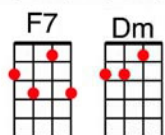

If I Could Be With You (One Hour Tonight)

Words and Music by Henry Creamer and Jimmy Johnson, 1926

- 1964 Mills Brothers Arrangement -

Intro: G7, C7, F(3)

F Am Bb C7
I'm so blue, I don't know what to do,

F Am Bb C7
All day long, I sit and dream of you

F F7 Dm
I did wrong when I let you go away,

G7 C7
For now I dream about you night and day.

C G7 C
I'm un-happy and dissatisfied,

C G7 C7
But I'd be happy if I had you by my side.

CHORUS

C Cmaj7 C7
If I could be with you, I'd love you strong,

F A7 D7
If I could be with you, I'd love you long,

G7 C7
I want you to know I would-n't go,

F G7 C7
Until I told you, hon-ey, why I love you so.

C Cmaj7 C7
If I could be with you one hour tonight,

F A7 D7
If I was free to do the things I might,

Bb E7 F D7 G7
I'm telling you true, I'd be an-y-thing but blue,

C7 F(2) (pause) F(1) A7(1) D7 (tremelo)
If I could be with you. "Y", "O", "U"!

(---Tacit ---) G7(4) C7(4) F(2) C7(2)

If I could be with you.