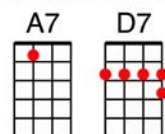

If I Could Be With You (One Hour Tonight)

Words and Music by Henry Creamer and Jimmy Johnson, 1926

- 1964 Mills Brothers Arrangement -

Intro: G7, C7, F(3)

F Am Bb C7
I'm so blue, I don't know what to do,

F Am Bb C7
All day long, I sit and dream of you

F F7 Dm
I did wrong when I let you go away,

G7 C7
For now I dream about you night and day.

C G7 C
I'm un-happy and dissatisfied,

C G7 C7
But I'd be happy if I had you by my side.

CHORUS

C Cmaj7 C7
If I could be with you, I'd love you strong,

F A7 D7
If I could be with you, I'd love you long,

G7 C7
I want you to know I would-n't go,

F G7 C7
Until I told you, hon-ey, why I love you so.

C Cmaj7 C7
If I could be with you one hour tonight,

F A7 D7
If I was free to do the things I might,

Bb E7 F D7 G7
I'm telling you true, I'd be an-y-thing but blue,

C7 F(2) (pause) F(1) A7(1) D7 (tremelo)
If I could be with you. "Y", "O", "U"!

(---Tacit ---) G7(4) C7(4) F(2) C7(2)

If I could be with you.