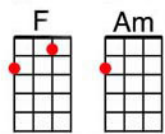

If I Could Be With You (One Hour Tonight)

Words and Music by Henry Creamer and Jimmy Johnson, 1926

- 1964 Mills Brothers Arrangement -

Intro: G7, C7, F(3)

F Am Bb C7
I'm so blue, I don't know what to do,

F Am Bb C7
All day long, I sit and dream of you

F F7 Dm
I did wrong when I let you go away,

G7 C7
For now I dream about you night and day.

C G7 C
I'm un-happy and dissatisfied,

C G7 C7
But I'd be happy if I had you by my side.

CHORUS

C Cmaj7 C7
If I could be with you, I'd love you strong,

F A7 D7
If I could be with you, I'd love you long,

G7 C7
I want you to know I would-n't go,

F G7 C7
Until I told you, hon-ey, why I love you so.

C Cmaj7 C7
If I could be with you one hour tonight,

F A7 D7
If I was free to do the things I might,

Bb E7 F D7 G7
I'm telling you true, I'd be an-y-thing but blue,

C7 F(2) (pause) F(1) A7(1) D7 (tremelo)
If I could be with you. "Y", "O", "U"!

(---Tacit ---) G7(4) C7(4) F(2) C7(2)

If I could be with you.