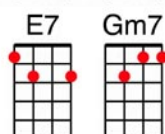

If I Could Be With You (One Hour Tonight)

Words and Music by Henry Creamer and Jimmy Johnson, 1926

- 1964 Mills Brothers Arrangement -

Intro: G7, C7, F(3)

F Am Bb C7
I'm so blue, I don't know what to do,

F Am Bb C7
All day long, I sit and dream of you

F F7 Dm
I did wrong when I let you go away,

G7 C7
For now I dream about you night and day.

C G7 C
I'm un-happy and dissatisfied,

C G7 C7
But I'd be happy if I had you by my side.

CHORUS

C Cmaj7 C7
If I could be with you, I'd love you strong,

F A7 D7
If I could be with you, I'd love you long,

G7 C7
I want you to know I would-n't go,

F G7 C7
Until I told you, hon-ey, why I love you so.

C Cmaj7 C7
If I could be with you one hour tonight,

F A7 D7
If I was free to do the things I might,

Bb E7 F D7 G7
I'm telling you true, I'd be an-y-thing but blue,

C7 F(2) (pause) F(1) A7(1) D7 (tremelo)
If I could be with you. "Y", "O", "U"!

(---Tacit ---) G7(4) C7(4) F(2) C7(2)

If I could be with you.