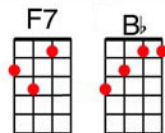

If I Could Be With You (One Hour Tonight)

Words and Music by Henry Creamer and Jimmy Johnson, 1926

- 1964 Mills Brothers Arrangement -

Intro: G7, C7, F(3)

F Am Bb C7
I'm so blue, I don't know what to do,

F Am Bb C7
All day long, I sit and dream of you

F F7 Dm
I did wrong when I let you go away,

G7 C7
For now I dream about you night and day.

C G7 C
I'm un-happy and dissatisfied,

C G7 C7
But I'd be happy if I had you by my side.

CHORUS

C Cmaj7 C7
If I could be with you, I'd love you strong,

F A7 D7
If I could be with you, I'd love you long,

G7 C7
I want you to know I would-n't go,

F G7 C7
Until I told you, hon-ey, why I love you so.

C Cmaj7 C7
If I could be with you one hour tonight,

F A7 D7
If I was free to do the things I might,

Bb E7 F D7 G7
I'm telling you true, I'd be an-y-thing but blue,

C7 F(2) (pause) F(1) A7(1) D7 (tremelo)
If I could be with you. "Y", "O", "U"!

(---Tacit ---) G7(4) C7(4) F(2) C7(2)

If I could be with you.