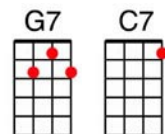

If I Could Be With You (One Hour Tonight)

Words and Music by Henry Creamer and Jimmy Johnson, 1926

- 1964 Mills Brothers Arrangement -

Intro: G7, C7, F(3)

F Am Bb C7
I'm so blue, I don't know what to do,

F Am Bb C7
All day long, I sit and dream of you

F F7 Dm
I did wrong when I let you go away,

G7 C7
For now I dream about you night and day.

C G7 C
I'm un-happy and dissatisfied,

C G7 C7
But I'd be happy if I had you by my side.

CHORUS

C Cmaj7 C7
If I could be with you, I'd love you strong,

F A7 D7
If I could be with you, I'd love you long,

G7 C7
I want you to know I would-n't go,

F G7 C7
Until I told you, hon-ey, why I love you so.

C Cmaj7 C7
If I could be with you one hour tonight,

F A7 D7
If I was free to do the things I might,

Bb E7 F D7 G7
I'm telling you true, I'd be an-y-thing but blue,

C7 F(2) (pause) F(1) A7(1) D7 (tremelo)
If I could be with you. "Y", "O", "U"!

(---Tacit ---) G7(4) C7(4) F(2) C7(2)

If I could be with you.