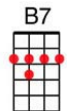

# Hele On To Kauai

Intro: solo B7 E7 A then all B7 E7 A

**A** **D**  
There's a place, I recall

**E7(5)** **A**  
Not too big, in fact its kinda small

**A** **D**  
The people there, know they got it all

**E7** **A**  
The simple life, for me.

**A**  
Hele on to Kauai

**D**  
Hanalei by the bay

**E7** **A**  
Wailua river valley, is where I used to play

**A** **D** (modulate)  
The canyons of Waimea, standing all aglow

**E7** **A(2)** **D7(2)** **G(1)**  
The magic of the garden isle, is calling me back home.

**G** **C**  
When I was young, not too smart

**D7(4)** **G**  
I left my home, looking for a brand new start

**G** **C**  
To find a place, that's better still

**D7** **G**  
Now I know, I know I never will.

**G**  
Hele on to Kauai

**C**  
Hanalei by the bay

**D7** **G**  
Wailua river valley, is where I used to play

**G** **C**  
The canyons of Waimea, standing all aglow

**D7** **G**  
The magic of the garden isle, is calling me back home.