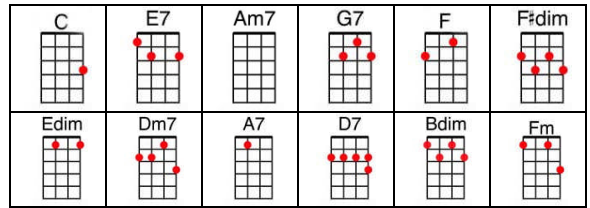

# Georgia – On My Mind

Stuart Gorrell (lyrics) and Hoagy Carmichael (*music*) - 1930

Intro: **D7(2) G7(2)**

**C E7 Am7 C7 F F#dim**

Georgia, Georgia, the whole day through

**C Edim Dm7 G7 E7 A7 D7 G7**  
Just an old sweet song keeps Georgia on my mind

**C E7 Am7 C7 F F#dim**

Georgia, Georgia, a song of you

**C Edim Dm7 G7 C F C E7**  
Comes sweet and clear as moonlight through the pines

(Bridge:)

**Am7 Dm7 Am7 F**  
Other arms reach out to me

**Am7 Dm7 Am7 D7**  
Other eyes smile tenderly

**Am7 F C Bdim Am7 Edim Dm7 G7**  
Still in peaceful dreams I see the road leads back to you

**C E7 Am7 C7 F F#dim**  
Georgia, Georgia, no peace I find

**C Edim Dm7 G7 C F D7 G7**  
Just an old sweet song keeps Georgia on my mind

**C E7 Am7 C7 F F#dim**  
Georgia, Georgia, no peace I find

**C Edim Dm7 G7 E7 A7**  
Just an old sweet song keeps Georgia on my mind

**Dm7 G7 C(4) F(2) Fm(2) ... C**  
Just an old sweet song keeps Georgia on my mind