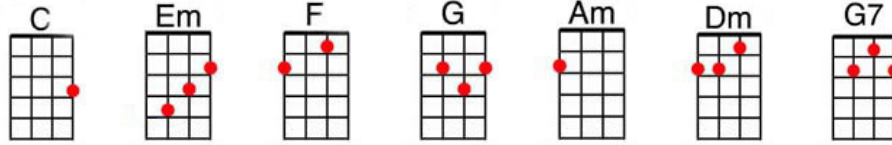

A Lover's Concerto

Words and Music by Denny Randell and Sandy Linzert – Performed by **The Toys**, 1965

C **Em** **F** **G** **Am** **Dm** **G7**
How gentle is the rain, that falls softly on the meadow,

Dm **G** **C**
birds, high up on the trees,

Am **G** **C** **Dm** **G7**
serenade the flow'rs with their melodies, oh !

C **Em** **F** **G** **C** **Am**
See there beyond the hill the bright colors of the rainbow,

C **Dm** **G7**
ev'ry part of me, oh !

C **Em**
Oh, don't ever make me cry,

F **G** **C** **Am**
through long lonely nights without love,

Dm **G** **C** **Am** **Dm** **G** **C** **G**
be always true to me, keep this day in your heart eternally.